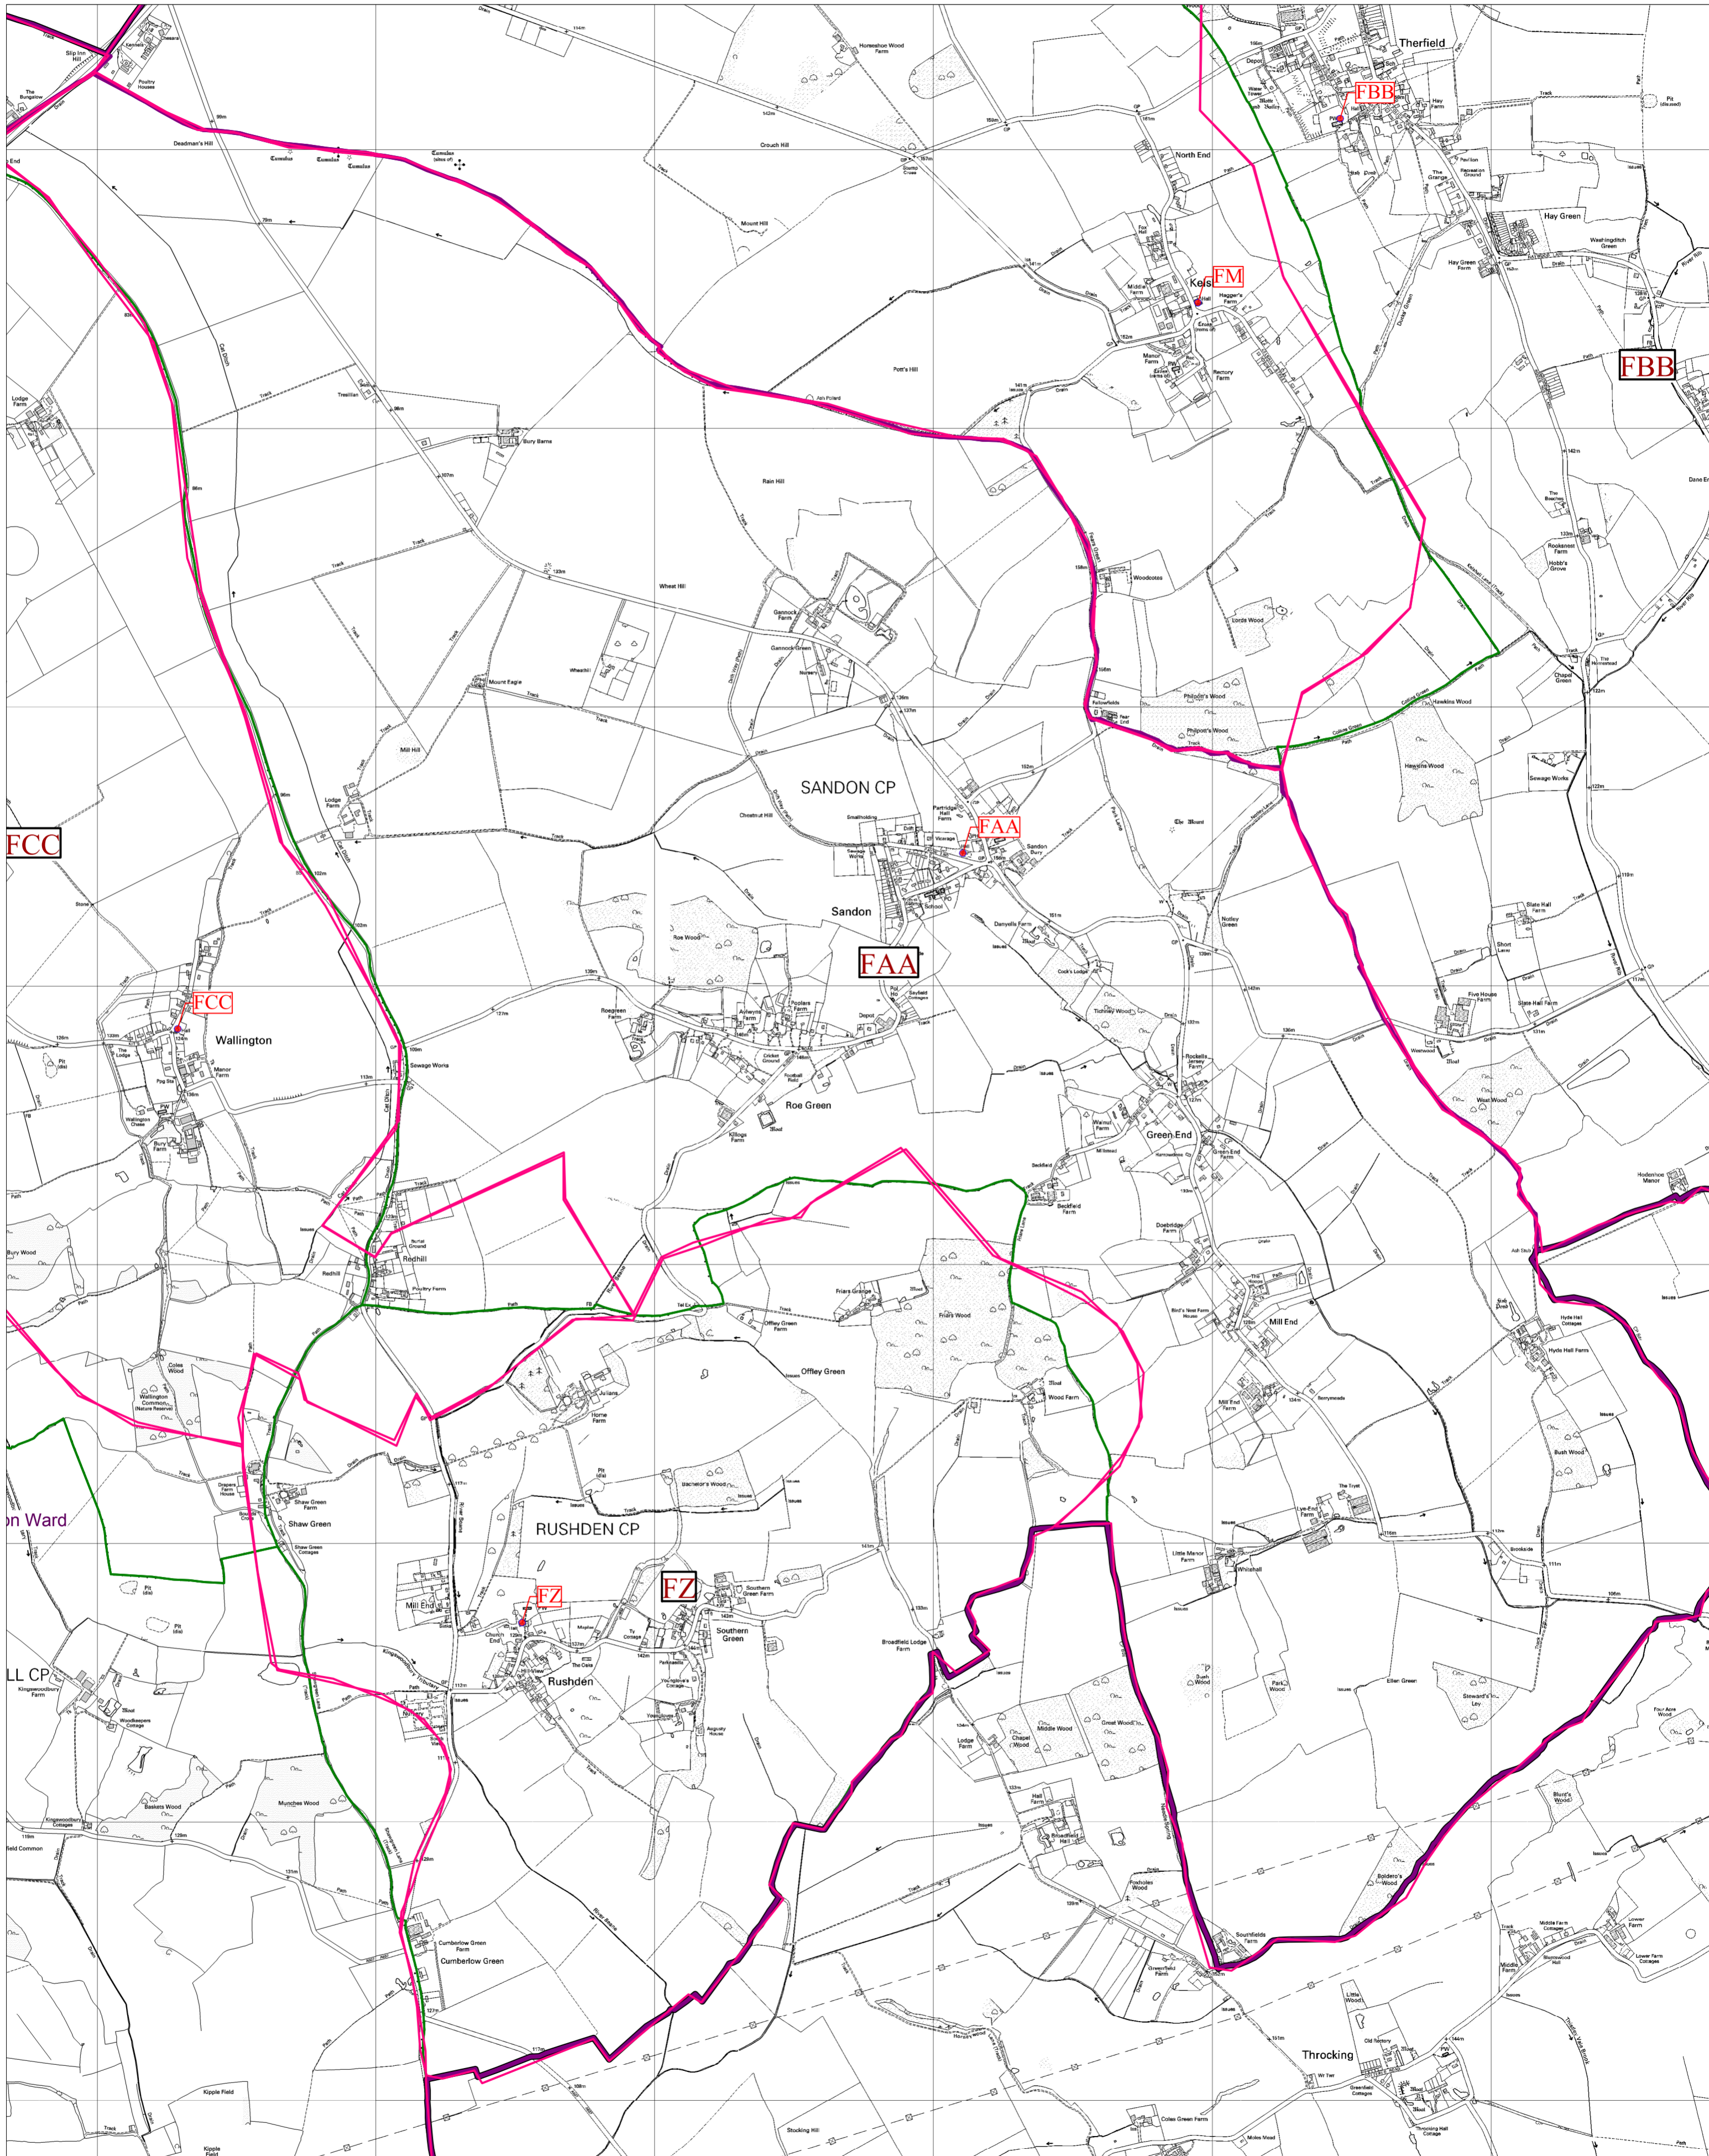

Polling Area - FAA - Sandon

Scale: 1:?
Date: 23:10:13